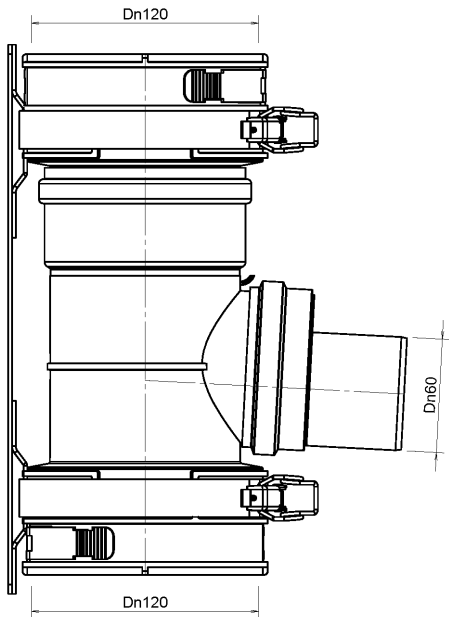

EKFGP6368

Tee flex 100 boiler connectionset 1

08 0405 0